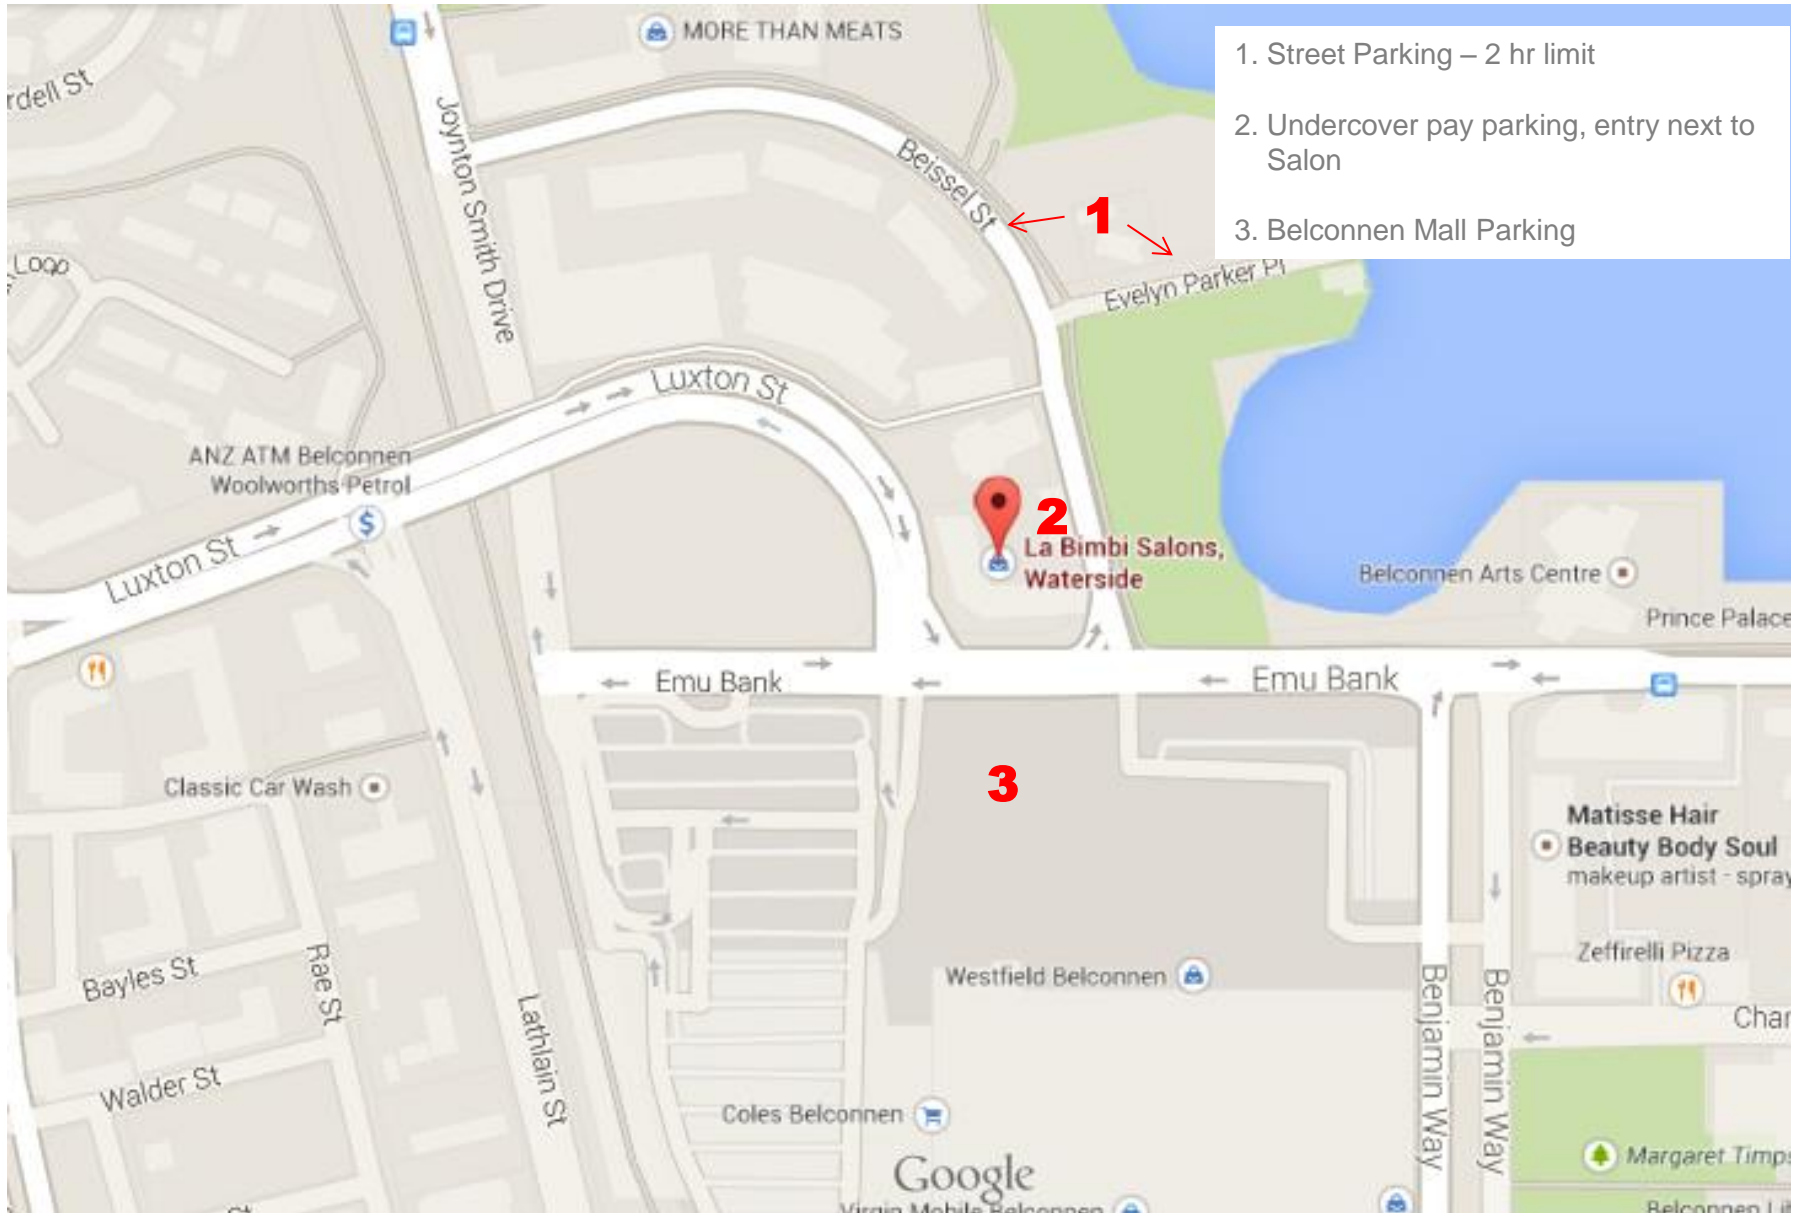

Belconnen Parking

1. Street Parking – 2 hr limit
2. Undercover pay parking, entry next to Salon
3. Belconnen Mall Parking